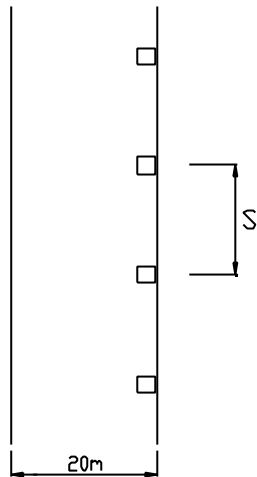

Holophane External Lighting Application Guide

Prismbeam

Service Yard

Holophane External Lighting Application Guide						
Selection Data			Design Solution			
	Area	Height(m)	Lamp Type	Tilt	S(m)	Cat No
White Light	Service Yard	14	400w MVR	45 Deg.	15.0	PBM400MV.W
	Service Yard	12	400w MVR	45 Deg.	17.0	PBM400MV.W
	Service Yard	10	400w MVR	45 Deg.	18.0	PBM400MV.W
High Pressure Sodium	Service Yard	14	400w HPS	45 Deg.	23.0	PBM400ST.W
	Service Yard	12	400w HPS	45 Deg.	25.0	PBM400ST.W
	Service Yard	10	400w HPS	50 Deg.	24.0	PBM400ST.W