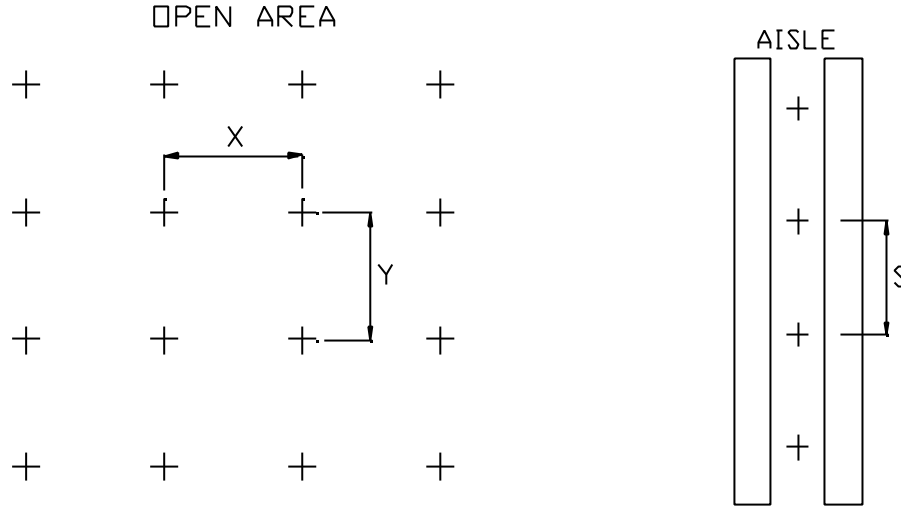

Holophane Internal Lighting Application Guide

Prismpack

Holophane Internal Lighting Application Guide								
Selection Data				Design Solution				
	Area	E Ave (lux)	Height(m)	Lamp Type	X (m)	Y (m)	S(m)	Cat No
High Output Metal Halide	Aisle	300	12	400w HDPSP			9.1	DPPB400HDPSP.8640
	Aisle	300	9	400w HDPSP			10.0	DPPB400HDPSP.8740
	Aisle	300	6	400w HDPSP			10.0	DPPB400HDPSP.8939
	Aisle	500	12	400w HDPSP			5.6	DPPB400HDPSP.8640
	Aisle	500	9	400w HDPSP			7.1	DPPB400HDPSP.8640
	Aisle	500	6	400w HDPSP			7.7	DPPB400HDPSP.8839
	Open	300	12	400w HDPSP	10.0	10.0		DPPB400HDPSP.8640
	Open	300	9	400w HDPSP	10.5	10.5		DPPB400HDPSP.8740
	Open	300	6	400w HDPSP	10.5	10.5		DPPB400HDPSP.8939
	Open	500	12	400w HDPSP	8.0	8.0		DPPB400HDPSP.8640
	Open	500	9	400w HDPSP	8.0	8.0		DPPB400HDPSP.8640
	Open	500	6	400w HDPSP	8.0	8.0		DPPB400HDPSP.8839
High Pressure Sodium	Aisle	300	12	400w HPS			9.0	DPPB400ST.1840
	Aisle	300	9	400w HPS			11.0	DPPB400ST.1840
	Aisle	300	6	400w HPS			11.0	DPPB400ST.1631
	Aisle	500	12	400w HPS			5.3	DPPB400ST.1840
	Aisle	500	9	400w HPS			7.1	DPPB400ST.1840
	Aisle	500	6	400w HPS			8.3	DPPB400ST.1731
	Open	300	12	400w HPS	11.1	11.1		DPPB400ST.1840
	Open	300	9	400w HPS	10.5	10.5		DPPB400ST.1731
	Open	300	6	400w HPS	11.0	11.0		DPPB400ST.1631
	Open	500	12	400w HPS	8.7	8.7		DPPB400ST.1840
	Open	500	9	400w HPS	9.1	9.1		DPPB400ST.1840
	Open	500	6	400w HPS	8.3	8.3		DPPB400ST.1631

Design Constants

Reflectance	70:30:20	Work plane	0.75m
Design at 2000 hour burn		Aisle width	2.5m